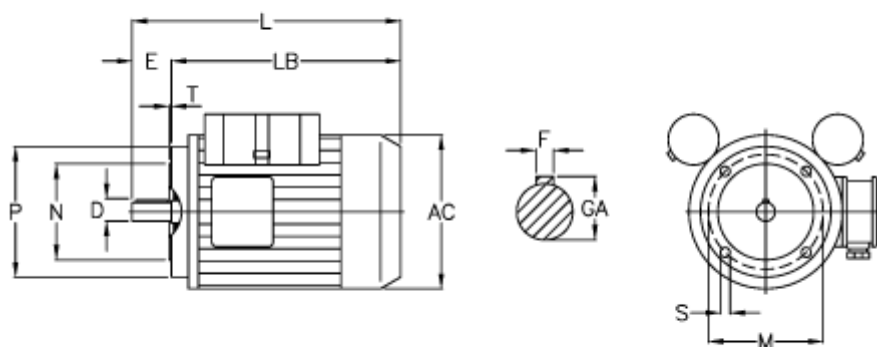

Article number: 25037665002

Description: ICME Single-phase motor MD80 B6 0,37KW
6 - 900 rpm 1x230 Volt 50Hz B14 with starting & running capacitor

Measures

AC = 156	M = 100
D = 19	N = 80
E = 40	P = 120
F = 6	S = M6
GA = 21.5	T = 3
HB = 122	Z = 230
L = 305	
LB = 265	